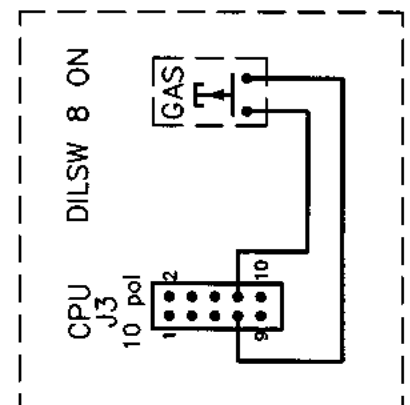

DILSWITCH SETTINGS

OPTIONS	DILSWITCH NR.							
	1	2	3	4	5	6	7	8
Standard settings (50Hz)	X	X	X	X	X	X	X	X
UV-Light						X		
Gas								X
Extern fan/air valve on/off								X
(60Hz)	X							

Gydevang 17-19 DK-3450 Allerød
Tel. +45 48166200 Fax. +45 48166297

Fremstilles i henhold til HETO-HOLTEN's gældende standarder

Materiale:

GASWIRING
S/MS 2000

Tegnet dato/aig: 970204/ng	Kontrol:	Enhed:	Skala: 1:1	Erst. tegning nr:
Vare nr:	Projekt: 35512	Side: 1	Af: 1	Tegning nr: 00350800